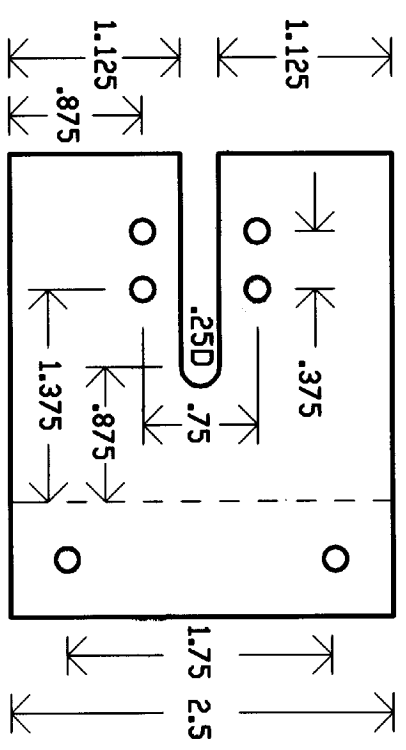

Lightweight Keyer Paddle

N1AL 4/16/96
 Material: .050" aluminum
 All dimensions in inches
 All holes are .125" diameter

SCALE 0.8

Edges line up
So unit may
be flipped 90°
for use as a
straight key

Micro
switches